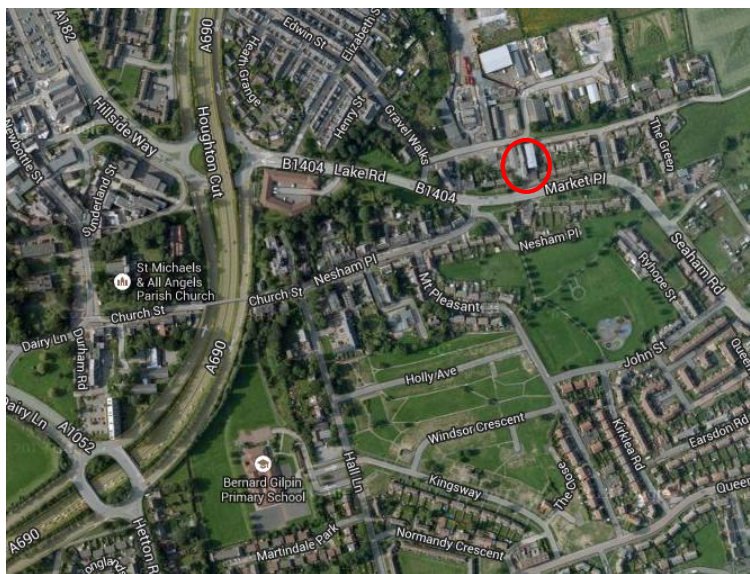

Take the exit signposted Durham, Sunderland, A690, take the first exit at the roundabout on to the A690 towards Durham. Take the next sliproad off, signposted for Houghton le Spring, Hetton le Hole and Chester le Street. Take the first exit at the roundabout on to the B1404 towards Seaham. We are on the left about 500m along this road opposite the Lifestyle Express convenience store.

From the NORTH via the A1(M):

Leave at exit 62 signposted Durham, Sunderland A690. Take the first exit on the roundabout on to the A690 towards Sunderland and follow this for about 3 miles to the Houghton le Spring, Washington sliproad. Take the second exit at the roundabout on to the A182. At the next roundabout take the third exit on to the B1404 towards Seaham. We are on the left about 500m along this road opposite the Lifestyle Express convenience store.

From the NORTH via the A19:

Take the exit signposted Sunderland, Durham A690, take the fourth exit at the roundabout on to the A690 towards Durham. Take the next sliproad off, signposted for Houghton le Spring, Hetton le Hole and Chester le Street. Take the first exit at the roundabout on to the B1404 towards Seaham. We are on the left about 500m along this road opposite the Lifestyle Express convenience store.

There is limited car parking on the forecourt in front of the office and on the street.

The nearest train station is Durham and Newcastle or Durham-Tees Valley are the nearest airports.

© google

Synergy Compliance Limited,

The Mill House, Market Place, Houghton le Spring, Tyne and Wear DH5 8AH

☎ 0191 512 6677

🌐 synergycompliance.co.uk

✉ info@synergycompliance.co.uk